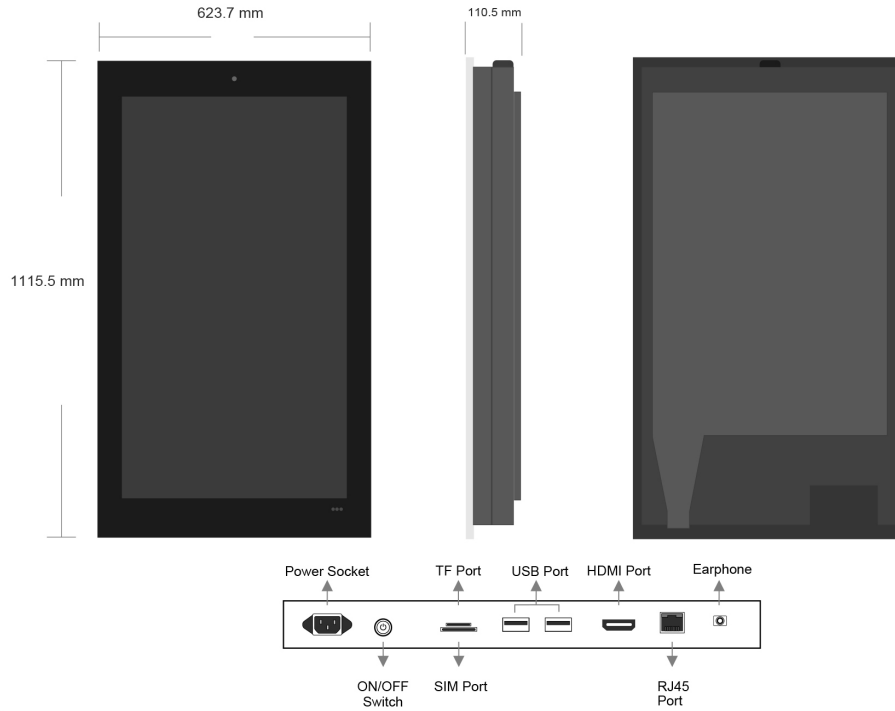

Application Areas:

- POS
- Hotel
- Self-service Terminal
- Public Information Display
- Hospitality
- In-vehicles and Transportation

43" ANDROID NETWORK DIGITAL SIGNAGE

Specifications :

PANEL	Panel Model	43 inch TFT LED		
	Max Resolution	1920x1080		
	Aspect Ratio	16:09		
	Pixel Pitch	0.4903x0.4903		
	Viewing Angle	89/89/89/89		
	Contrast Ratio	1200:1		
	Brightness	500 cd/m ²		
	Response Time	26 ms		
	Display Area	941.184x529.416 mm		
	Panel Size	973x565.8x29 mm		
Screen Weight	11 kg			
Lamp Type	WLED			
INTERNAL MEDIA PLAYER	CPU	Quad-core Cortex-A55, NPU		
	GPU	Mali-G52-2EE, NPU		
	RAM	LP DDR4 2GB		
	ROM	32G		
	OS	Android 11		
CONNECTOR	USB 2.0	x1		
	USB 3.0	x1		
	HDMI 2.0 (output)	x1		
	RJ45	x1		
	TF Card	x1		
	SIM Card (optional)	x1		
CONNECTIVITY	LAN	100/1000M		
	WiFi	Built-in Wi-Fi 802.11		
	4G	LTE		
FILE SUPPORT	Video	H.264, MKV, WMV9, MPEG 1/2/4, HD Divx, Xvid, RM/RMVB;		
	Image	BMP/PNG/JPEG		
	Audio	Mp3, WMA, WAV, APE, FLAC, AAC, OGG, M4A, 3GPP		
	Scrolling Text	txt		
HDMI DISPLAY	Output Mode	HDMI 480P	HDMI 1080I 60 Hz	
		HDMI 576P	HDMI 1080P 24 Hz	
		HDMI 720P 50 Hz	HDMI 1080P 50 Hz	
		HDMI 720P 60 Hz	HDMI 1080P 60 Hz	
		HDMI 1080I 50 Hz		
ON-SCREEN DISPLAY LANGUAGES		English, French, German, Italian, Polish, Russian, Simplified Chinese, Spanish, Turkish, Arabic, Japanese, Traditional Chinese etc.		
DISPLAY MODE		Portrait & Landscape		
POWER	Mains Power	AC 100-240 V, 50-60 Hz		
	Consumption	140 W		
SOUND	Built-in Speakers	2x5 W		
DIMENSION & WEIGHT	Machine Size	623x110x1116 mm		
	Machine Weight	43 kg		
	Wooden Size	1240x290x910 mm		
	Wooden Weight	69 kg		
OTHER	Regulatory Approvals	CE, FCC, ROHS		
	Warranty	3 years warranty		
ACCESSORIES	Included	Remote Control, Power supply, User manual, Keys, Screws		